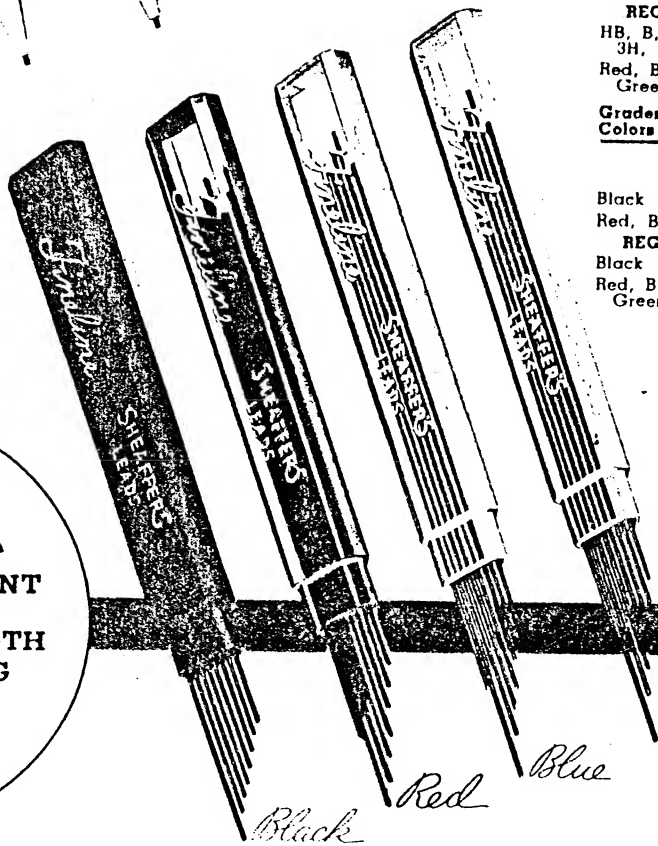

Back for Black Leads or Blue for Blue Leads $1.00.

Red for Red Leads $1.00.

Gold-Capped $1.85.

Gold Center Section $2.50.

SUGGEST A DIFFERENT-COLORED FINELINE PENCIL FOR EACH OF THE DIFFERENT COLORED LEADS USED.

Spiral-Grip ends finger fatigue—tends to keep pencil turning slightly in use, thus keeping point at maximum sharpness.

Color	Fineline in "Working Togs" $1.00		Fineline in "Working Togs Dressed Up" $1.85		Fineline in "Working Togs Full Dress" $2.50	
	Symbol Code		Symbol Code		Symbol Code	
Black	LE	EVUBN	YLE	EVWAG	CLE	EVWEZ
Red	RE	EVUCR				
Brown	BE	EVUDX				
Green	GE	EVUFT				
Blue	TE	EVWIL				

Grades & Colors	Sticks Per Box	Price	Sticks Per Box	Price

FINELINE DOUBLE LENGTH LEADS

HB, F, H, 2H, 3H, 4H	18	$ .25	8	$ .15
Red, Blue, Indelible	12	.25	5	.15

REGULAR LEADS 1 3/4" LONG, .048 DIAMETER

HB, B, 2B, 3B, F, H, 2H, 3H, 4H	25	.15		
Red, Blue, Indelible, Green	12	.15		

Grades & Colors	Sticks Per Box	Price	Sticks Per Box	Price

INDUSTRIAL PACKAGE

FINELINE DOUBLE LENGTH LEADS

Black (any grade)	144	$1.25	72	$ .65
Red, Blue, Indelible	144	1.75	72	.90

REGULAR LEADS 1 3/4" LONG, .048 DIAMETER

Black (any grade)	144	.45		
Red, Blue, Indelible, Green	144	.75		

ERASERS

Fineline Double Length LE (for LE Working Togs pencil)	Number in Tube	Price
	3	$ .15

REGULAR ERASERS (Standard Size)

R3	3	.10
R6	6	.15

Industrial Package	Number in Tube	Price
LE Regular	144	$2.50 Net
Oversize	72	1.50 Net

Black Red Blue Indelible